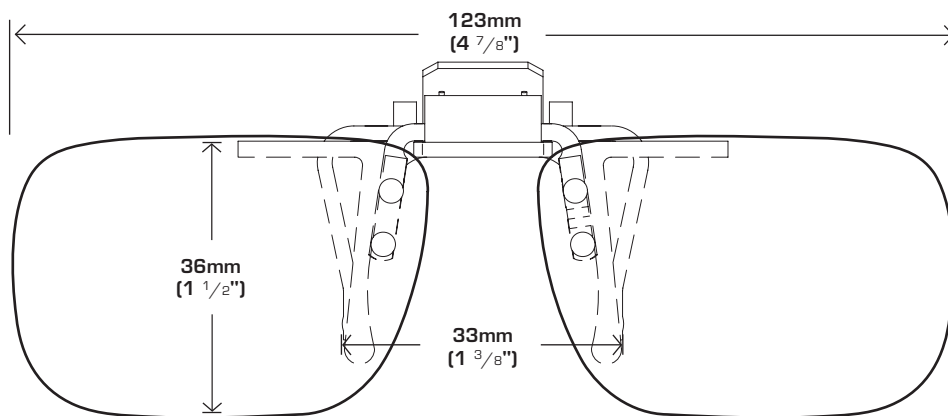

ISOLATE YOUR EYES
COCOONS®

Use the shape illustrations below to find the Cocoons Flip-Up clip size that will most accurately fit your prescription glasses. To use the fitting guide, print out this form at 100% actual size and then place your prescription glasses face down on each shape to determine which one will most accurately match your eyewear.

OVL 56

REC 54

ISOLATE YOUR EYES
COCOONS®

Use the shape illustrations below to find the Cocoons Flip-Up clip size that will most accurately fit your prescription glasses. To use the fitting guide, print out this form at 100% actual size and then place your prescription glasses face down on each shape to determine which one will most accurately match your eyewear.