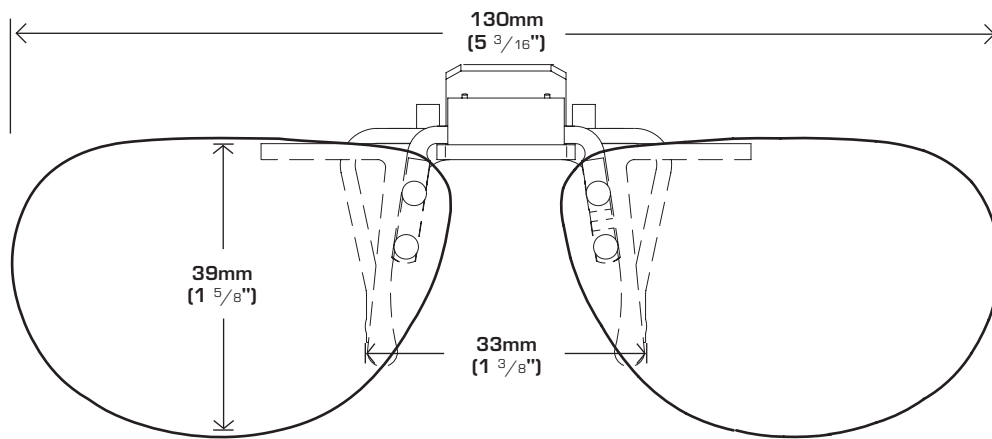

ISOLATE YOUR EYES
COCOONS®

Use the shape illustrations below to find the Cocoons Flip-Up clip size that will most accurately fit your prescription glasses. To use the fitting guide, print out this form at 100% actual size and then place your prescription glasses face down on each shape to determine which one will most accurately match your eyewear.

OVL 56

REC 54

ISOLATE YOUR EYES
COCOONS®

Use the shape illustrations below to find the Cocoons Flip-Up clip size that will most accurately fit your prescription glasses. To use the fitting guide, print out this form at 100% actual size and then place your prescription glasses face down on each shape to determine which one will most accurately match your eyewear.